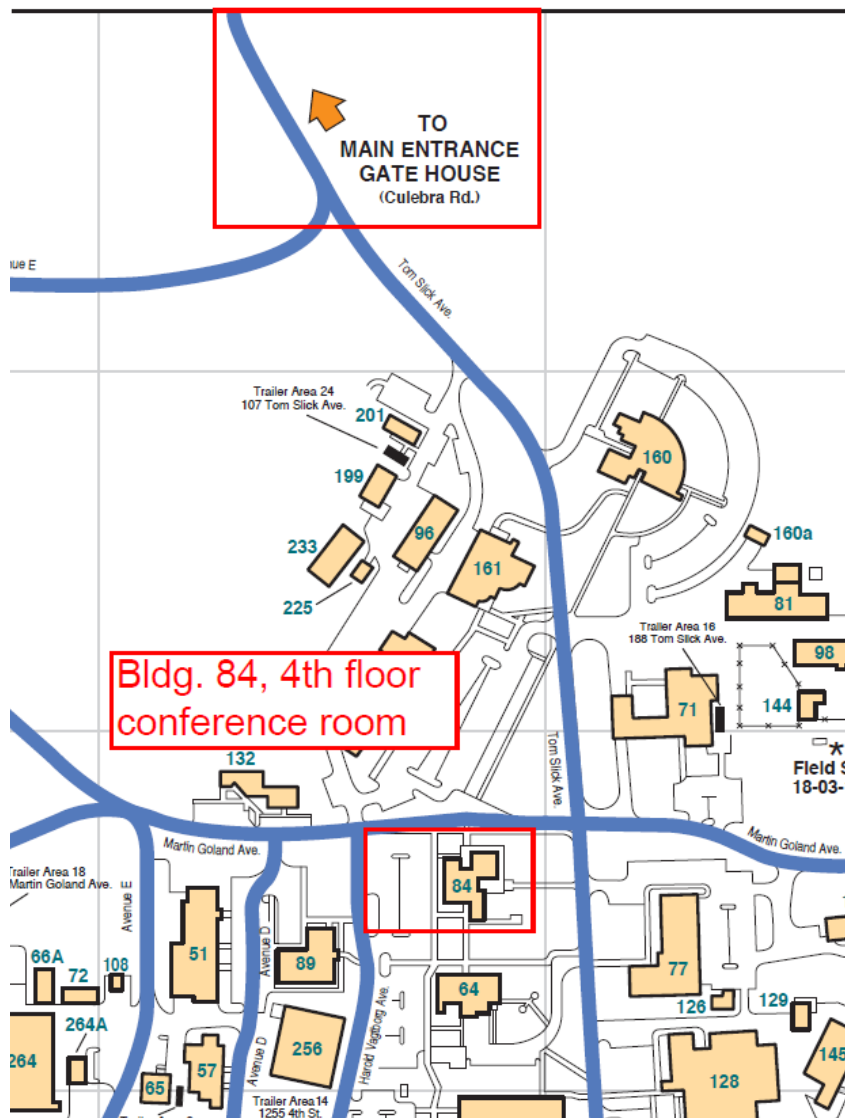

SA ATD February 2020 Chapter Meeting Directions

Our Feb. 2020 meeting is at the Southwest Research Institute in the Thomas Baker Slick Memorial Library, Building 84.

Our address is:

6220 Culebra Rd.
San Antonio 78238

The map below shows the entrance onto our campus. It's the 3rd traffic light inside of the 410 loop on Culebra. As you enter the property off Culebra Rd, you'll pass the main entrance guard house. There is no need to stop at the guard house as we are an open campus from 7 am – 7 pm.

You'll be on Tom Slick Ave. Drive approximately ½ mile to the 4-way Stop and turn right onto Martin Goland Ave. You'll take the first left onto Harold Vagtborg Ave, then take the first available left into the Library parking lot. Enter the building and take the elevator (or stairs) to the 4th floor.