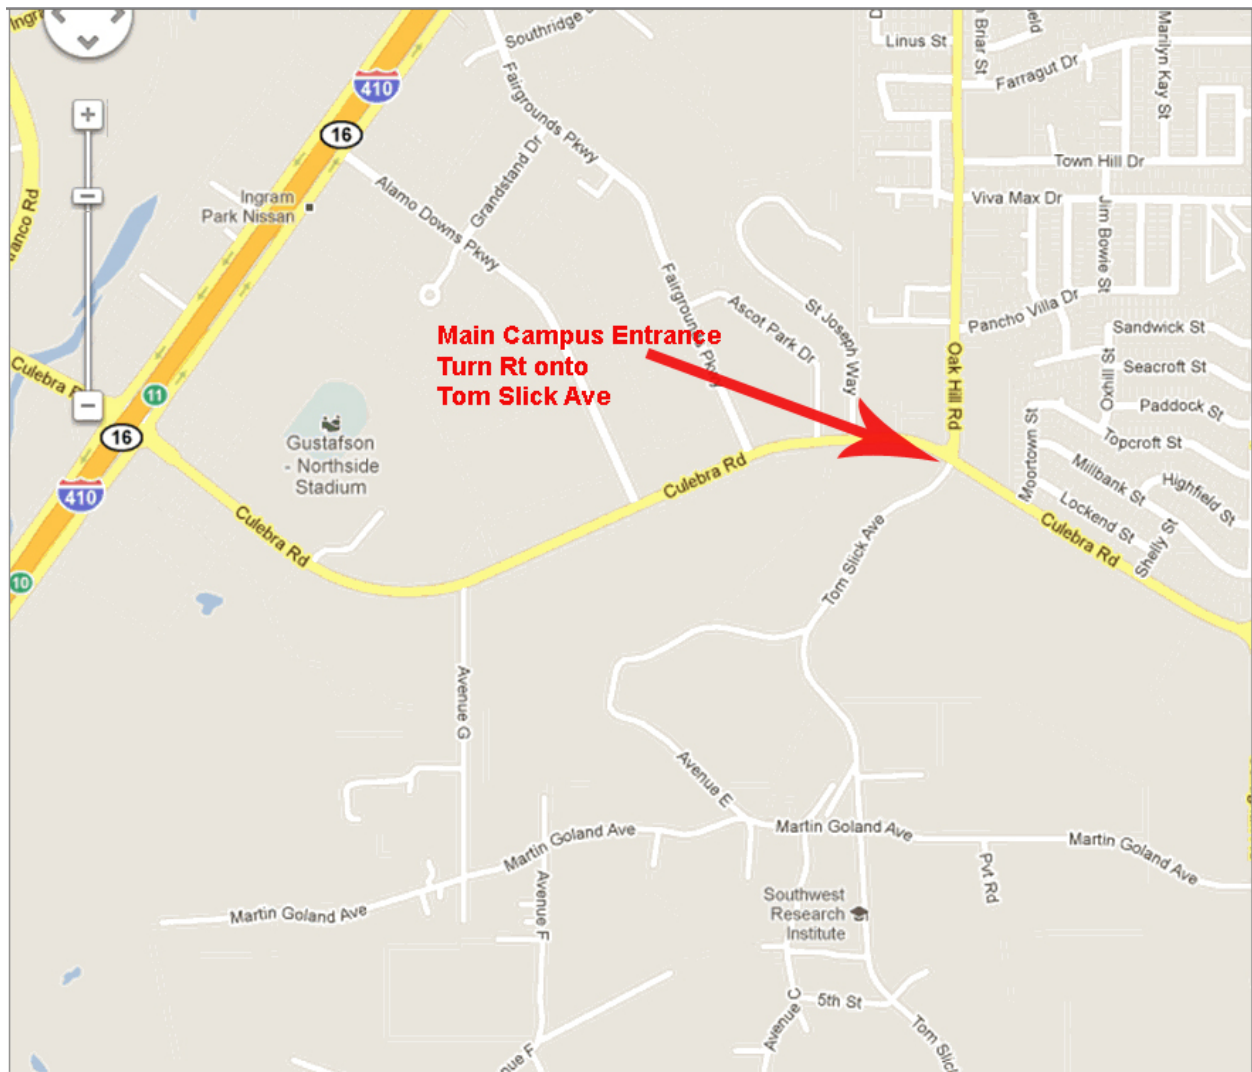

SA ATD February 2020 Chapter Meeting Directions

Our Feb. 2020 meeting is at the Southwest Research Institute in the Thomas Baker Slick Memorial Library, Building 84.

Our address is:

6220 Culebra Rd.
San Antonio 78238

The map below shows the entrance onto our campus. It's the 3rd traffic light inside of the 410 loop on Culebra. As you enter the property off Culebra Rd, you'll pass the main entrance guard house. There is no need to stop at the guard house as we are an open campus from 7 am – 7 pm.

You'll be on Tom Slick Ave. Drive approximately ½ mile to the 4-way Stop and turn right onto Martin Goland Ave. You'll take the first left onto Harold Vagtborg Ave, then take the first available left into the Library parking lot. Enter the building and take the elevator (or stairs) to the 4th floor.